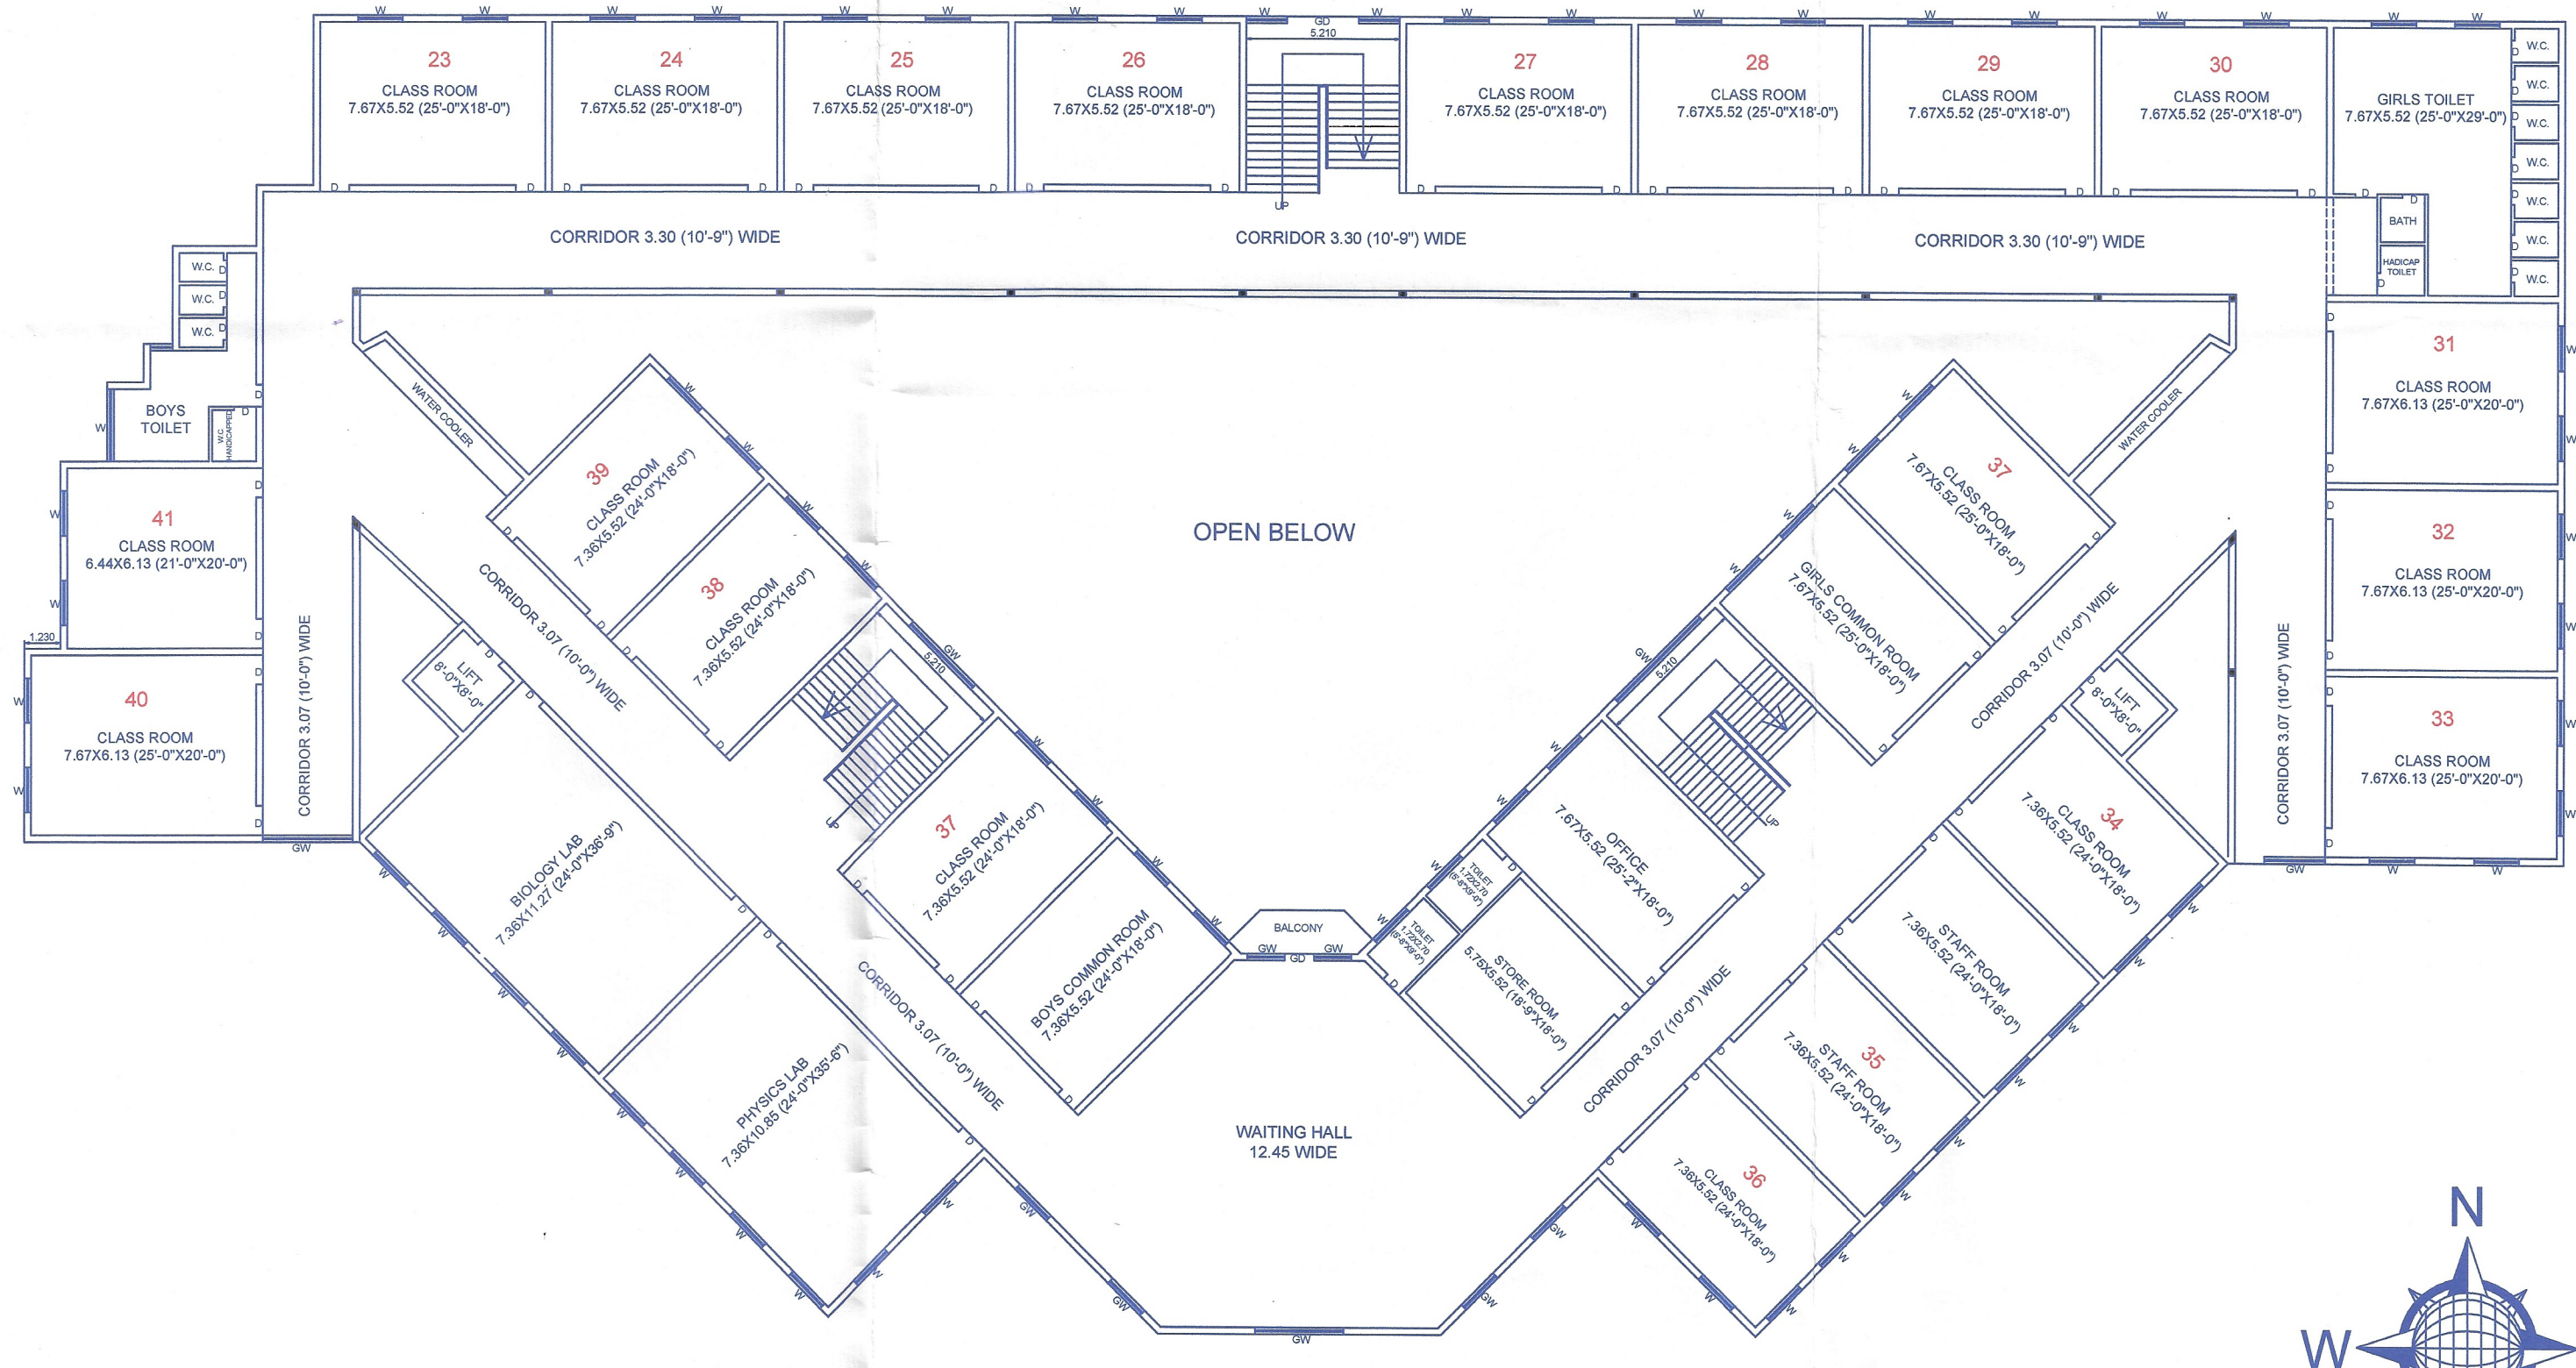

G. FLOOR PLAN

F. FLOOR PLAN

2ND. FLOOR PLAN

<p>DRG. NO. 02/03</p>	<p><b>EXISTING REVISED PLAN OF THE TRIPLE STOREY SCHOOL BUILDING FOR :- GURU TEG BAHADUR SENIOR SECONDARY SCHOOL RUN BY:- DASHMESH EDUCATION AVEM ALPSANKHAYAK CHARITABLE TRUST HANSI SITUATED AT KUNDNAPUR ROAD NEAR SECTOR -6 HANSI DISTT. HISAR (HARYANA)</b></p>	
<p>DATE :- 8-4-2016</p>		
<p>SHEET TITLE :- PLANS</p>		
<p>SCALE :- 1:200</p>	<p>APPLICANT</p>	<p>ARCHITECT</p>
<p>COPY OF SANCTIONED MAP REGD. IN COMPLIANCE OF DULB LETTER NO. DULB/CTP /A3/2017/1054 DT. 22.02.2017 AND ATTACHED BR-III</p>	<p>Dashmesh Edu. &amp; Minority Charitable Trust Guru Nanak Pura, Hansi Chairman</p>	<p>Ar. Sourabh Mehta Regd. No. CA / 2019 / 112609 Mob: 99969-90090 Old Court Road, Hansi</p>